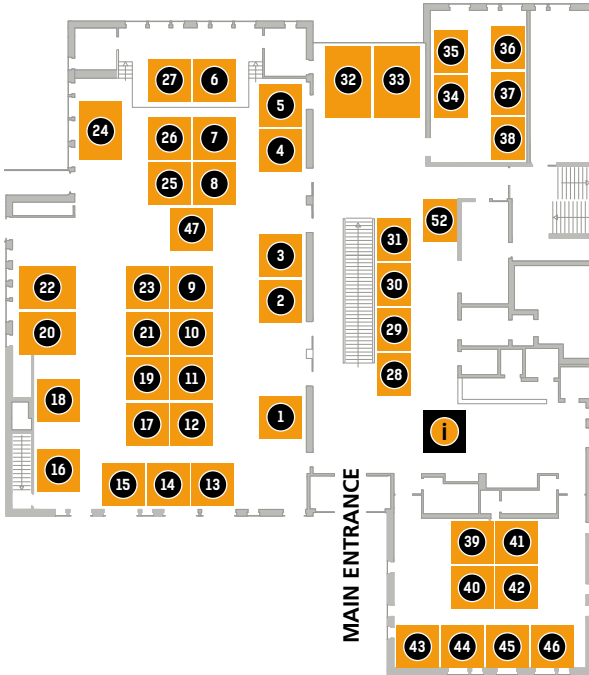

WING G1 - GROUND FLOOR