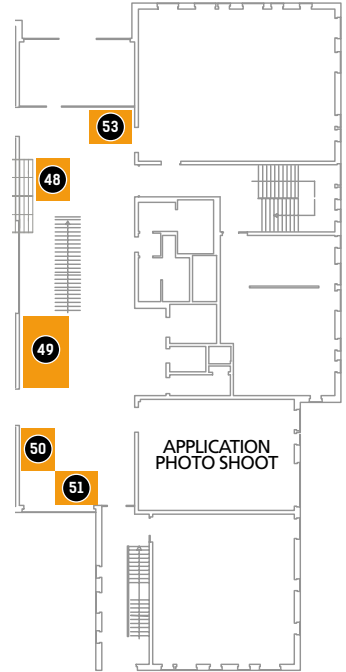

WING G1 - 1. FLOOR

EXHIBITORS

1 PremiQaMed Holding GmbH	23 KPMG Austria GmbH
2 Moorheilbad Harbach - Lebens.Resort Ottenschlag - Lebens.Med Zentrum Bad Erlach - Lebens.Med Zentrum St. Pölten	24 Boehringer Ingelheim RCV GmbH & Co KG
3 voestalpine Krems GmbH voestalpine Krems Finaltechnik GmbH	25 Klinik Pirawarth
4 ÖBB Konzern	26 HR Group
5 Privatklinik Hollenburg	27 Munich Hotel Partners Hotel AG (MHP)
6 dox42 GmbH	28 Agrana Stärke GmbH
7 Mazars Austria GmbH	29 REWE Group Österreich
8 Hilfswerk Niederösterreich	30 Würth Handelsges.m.b.H.
9 Natuvion GmbH	31 Henkel CEE GmbH
10 LOISIUM Wine & Spa Hotels	32 HOFER KG
11 Cromax Pharma GmbH	33 HOFER KG
12 WALTER GROUP	34 Eppendorf Austria GmbH
13 - Wirtschaftsforum Waldviertel	35 BMD SYSTEMHAUS GesmbH
14 - Dein Ticket ins Waldviertel - Arbeiten, Wohnen und Leben	36 Coca-Cola HBC Österreich ecoplus, Niederösterreichs Wirtschaftsagentur GmbH
15 - JOBMEDIEN GmbH - KASTNER Gruppe - POLLMANN Austria GmbH - SONNENTOR Kräuterhandels GmbH - TPA Group Administration und Steuerberatung GmbH	37 EF Education GmbH
16 Vinzenz Gruppe Orthopädisches Spital Spiesing	38 Landesklinikum Zwettl
17 Justizbetreuungsagentur	40 BearingPoint
18 JTI Austria GmbH	41 SeneCura Gruppe
19 HYPO NOE Landesbank für Niederösterreich und Wien AG	42 Doka GmbH
20 NÖ Landesgesundheitsagentur	43 allUpp GmbH
21 A.ö. Krankenhaus St. Josef Braunau GmbH	44 STRABAG
22 Herz-Kreislauf-Zentrum Groß Gerungs	45 Pensionsversicherungsanstalt Lohmann & Rauscher
	46 HealthCareConsulting Group
	47 StepStone Österreich GmbH
	48 Raiffeisenlandesbank Niederösterreich-Wien AG
	49 IMC Krems
	50 Takeda
	51 riz u Niederösterreichs Gründeragentur GmbH
	52 MSD Animal Health Danube Biotech GmbH
	53

i Exhibitors in detail
www.careerlinks.at

IMC Krems
University of Applied Sciences
Campus Krems - Wing G1
3500 Krems, Austria
www.imc.ac.at

Corporate Relations
+43 2732 802 881
career@imc.ac.at